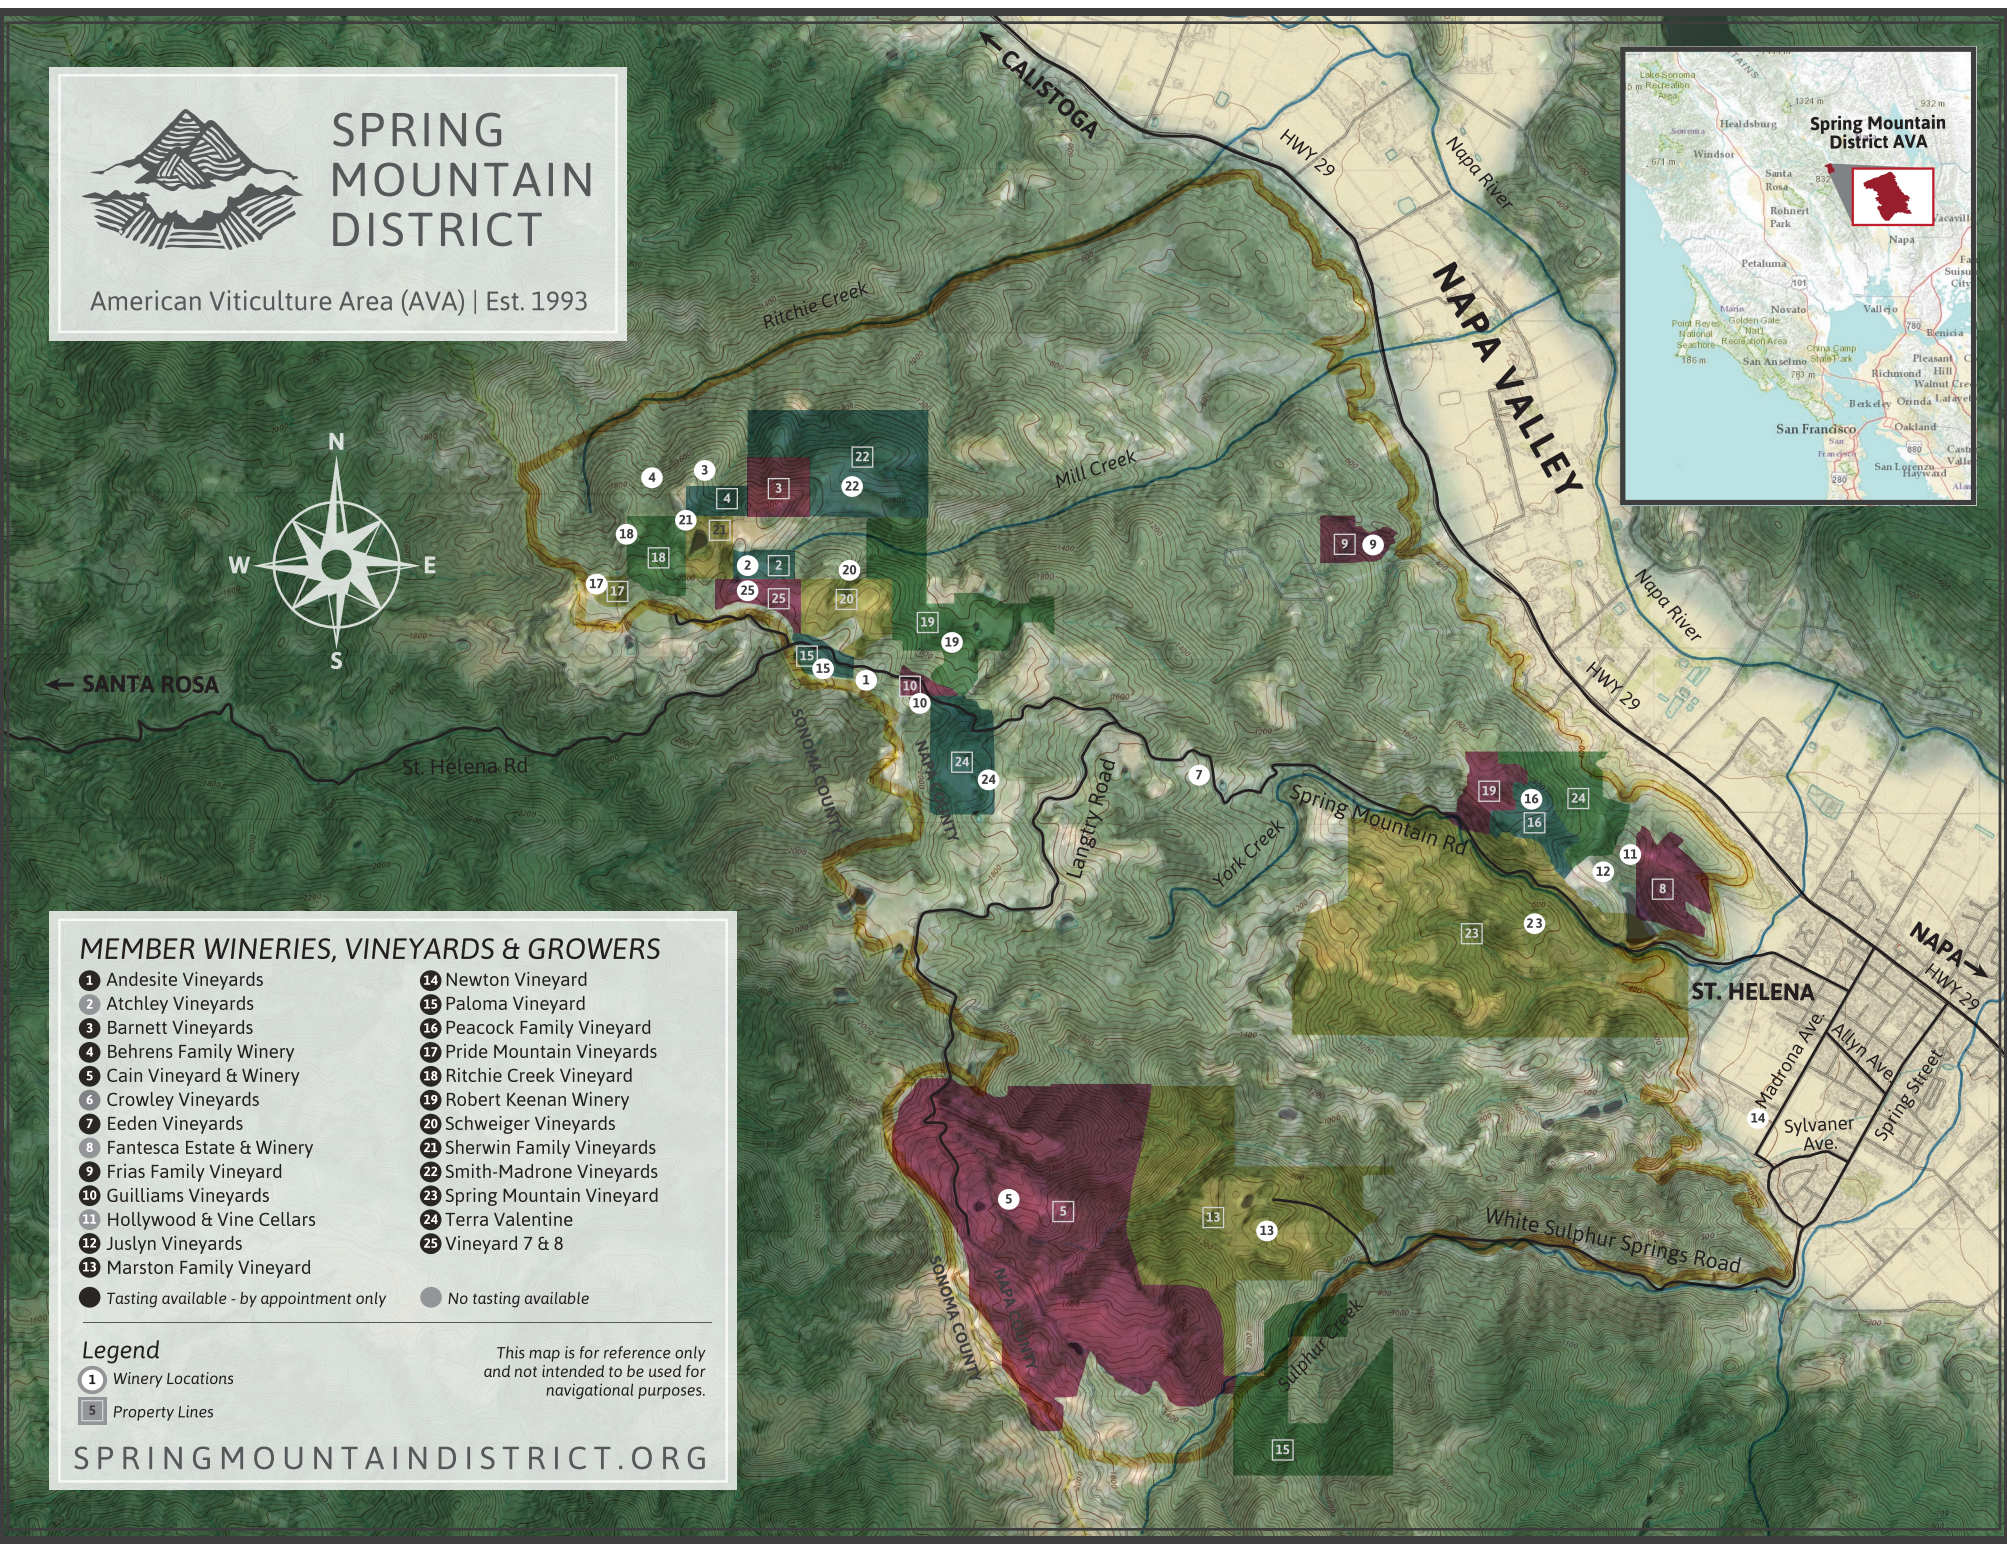

# SPRING MOUNTAIN DISTRICT

American Viticulture Area (AVA) | Est. 1993

**MEMBER WINERIES, VINEYARDS & GROWERS**

1 Andesite Vineyards	14 Newton Vineyard
2 Atchley Vineyards	15 Paloma Vineyard
3 Barnett Vineyards	16 Peacock Family Vineyard
4 Behrens Family Winery	17 Pride Mountain Vineyards
5 Cain Vineyard & Winery	18 Ritchie Creek Vineyard
6 Crowley Vineyards	19 Robert Keenan Winery
7 Eeden Vineyards	20 Schweiger Vineyards
8 Fantasca Estate & Winery	21 Sherwin Family Vineyards
9 Frias Family Vineyard	22 Smith-Madrone Vineyards
10 Guilliams Vineyards	23 Spring Mountain Vineyard
11 Hollywood & Vine Cellars	24 Terra Valentine
12 Juslyn Vineyards	25 Vineyard 7 & 8
13 Marston Family Vineyard	

● Tasting available - by appointment only    ● No tasting available

---

**Legend**

1 Winery Locations

5 Property Lines

*This map is for reference only and not intended to be used for navigational purposes.*

## SPRING MOUNTAIN DISTRICT

American Viticulture Area (AVA) | Est. 1993

SPRINGMOUNTAINDISTRICT.ORG

A few minutes off highway 29 and rising behind the town of Saint Helena you'll find the Spring Mountain District. Though two dozen wineries and 1000 acres of vineyards dot its hillsides; Spring Mountain is a quiet, rural respite from the bustling wine tourism of the highway. Many Spring Mountain properties welcome visitors, but visits must be arranged by appointment.

This map is designed to help you plan a visit to the Spring Mountain District. Most, but not all, of the district's wineries are located along a winding, five mile stretch of Spring Mountain road that rises from the valley floor to an elevation of 2,000 feet. When you call one of the vineyards to make your appointment, be sure to ask for precise directions to their property. Give yourself plenty of time to find your destination and enjoy the beauty of the drive.